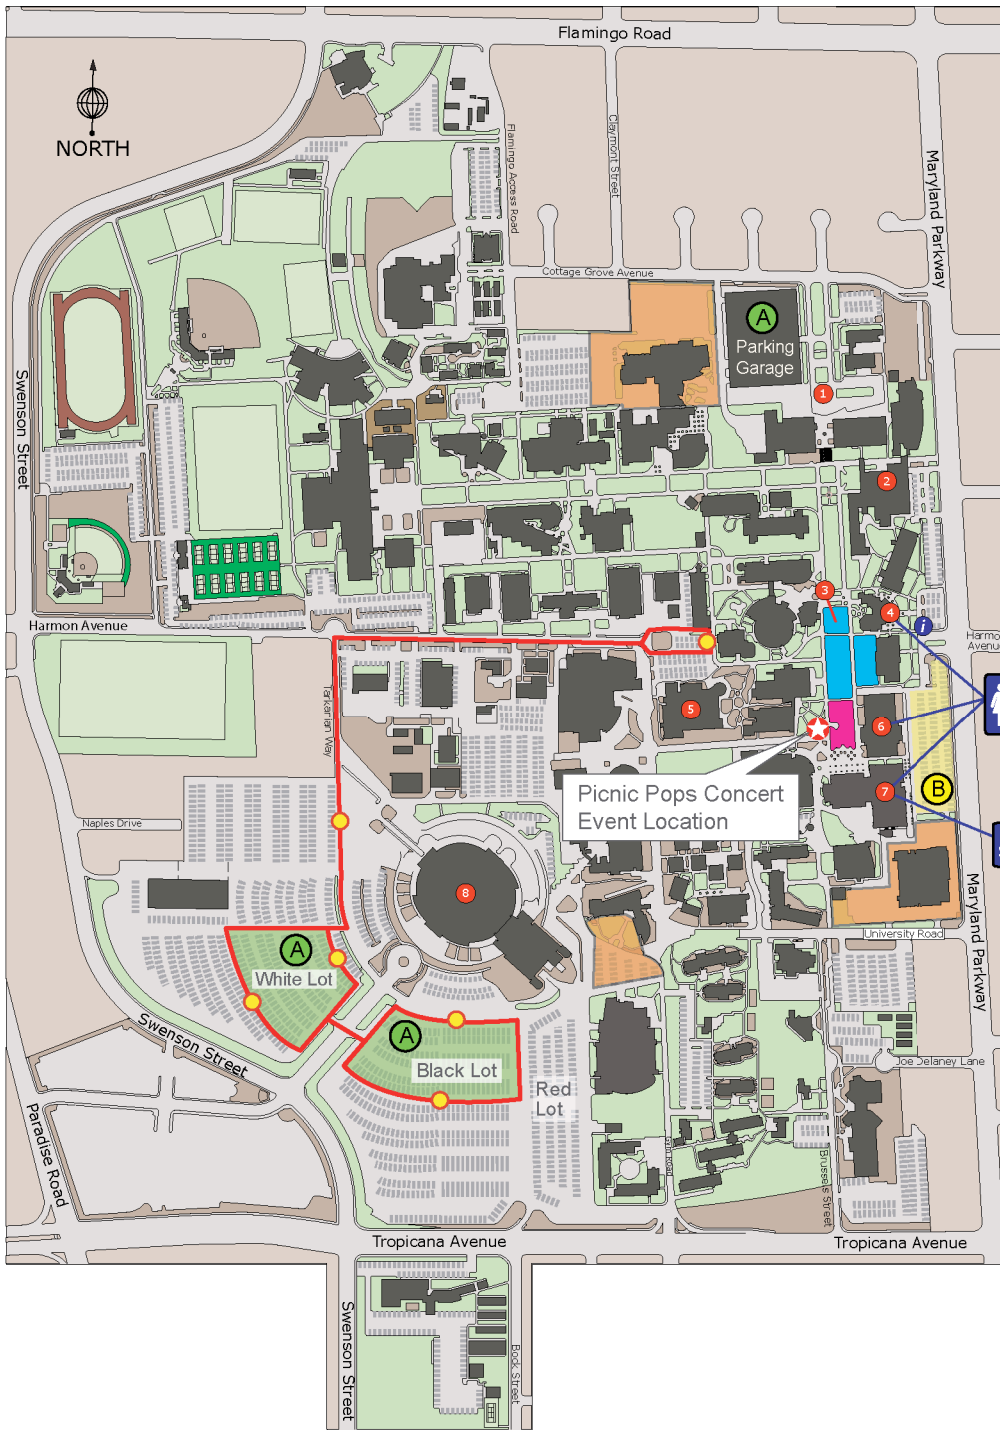

50th Anniversary Picnic Pops Concert

Saturday, June 7, 2008

Academic Mall, just north of the Student Union

University of Nevada, Las Vegas

Festivities begin at 6 p.m., concert at 8 p.m.

For more information, visit celebrating50.unlv.edu

EVENT LOCATION:

-  Stage
-  Reserved Seating
-  Blanket Seating

MAP LEGEND:

-  General Parking
Parking Garage and Thomas and Mack Black and White Lots
-  Handicap Parking
Located in front of the Student Union.
-  Construction Zone
-  Shuttle Stop / Route
-  Information Booth

POINTS OF INTEREST:

-  "Flashlight"
-  Donna Beam Art Gallery
Located on northwest side of Alta Ham Fine Arts (HFA-145).
-  Clock Tower
-  Richard Tam Alumni Center (TAC)
Restrooms available.
Art gallery located on the second floor.
-  Marjorie Barrick Museum of Natural History
-  Flora Dungan Humanities (FDH)
Restrooms available.
Food Services available outside the west entrance.
-  Student Union
Restrooms and food services available inside.
-  Thomas and Mack Center

Main Campus Address:
University of Nevada, Las Vegas
4505 S. Maryland Parkway
Las Vegas, NV 89154

Other maps available at:
maps.unlv.edu